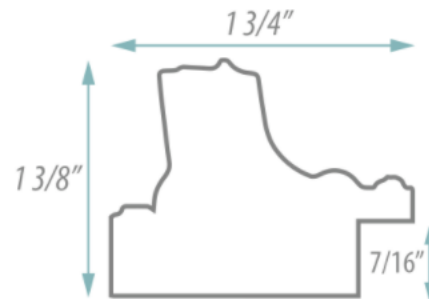

SPECIFICATION SHEET

FRAMED MIRROR

MODEL#: FM 76288-18X30

FRAMED MIRRORS COLLECTION

FEATURES:

- ONE 18X30" HIGH RESOLUTION SILVER PLATE GLASS MIRROR SIZE W/ DECORATIVE FRAME.
- "WALL HUGGER" HANGER FOR MOUNTING INCLUDED.
- STANDARD MOUNTING STYLE IS VERTICAL. FOR HORIZONTAL, PLEASE SPECIFY WHEN ORDERING.
- PACKED IN FOUR WALL (FOLDED DOUBLE WALL) CORRUGATION.
- STYLE: COLONIAL
- COLOR: GOLD
- FINISH: FOIL

MIRROR FINISHES:

- FLAT POLISHED EDGE
- BEVELED EDGE

OVERALL SIZE DIMENSION: 21 1/2" WIDE X 33 1/2" HIGH X 1 3/8" DEEP